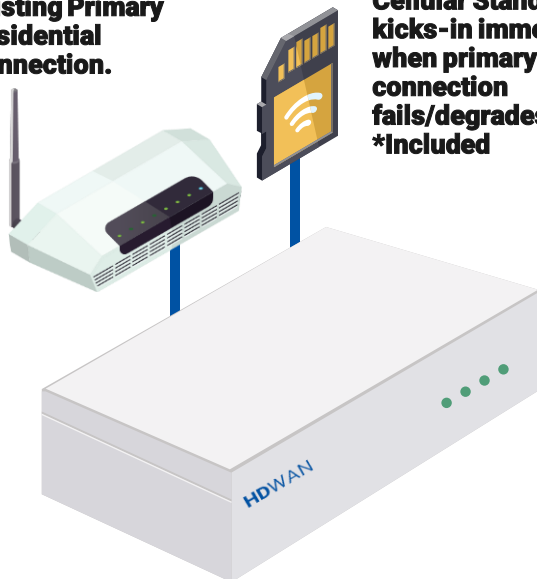

Business-Grade Connectivity for Home Worker Productivity.

Eliminate hours of lost productivity by giving work-at-home employees a smarter, faster, more secure connection.

Existing Primary Residential Connection.

Cellular Standby kicks-in immediately when primary connection fails/degrades. *Included

Our new service, **HDWAN**, delivers improved network performance for employees struggling to connect and be productive.

Turn employee residential Internet into a fully-managed, redundant network connection with application prioritization and encryption to maintain network policies while employees work from home.

Faster, more reliable network connection with routing smarts to make employees more comfortable with online tasks and activities.